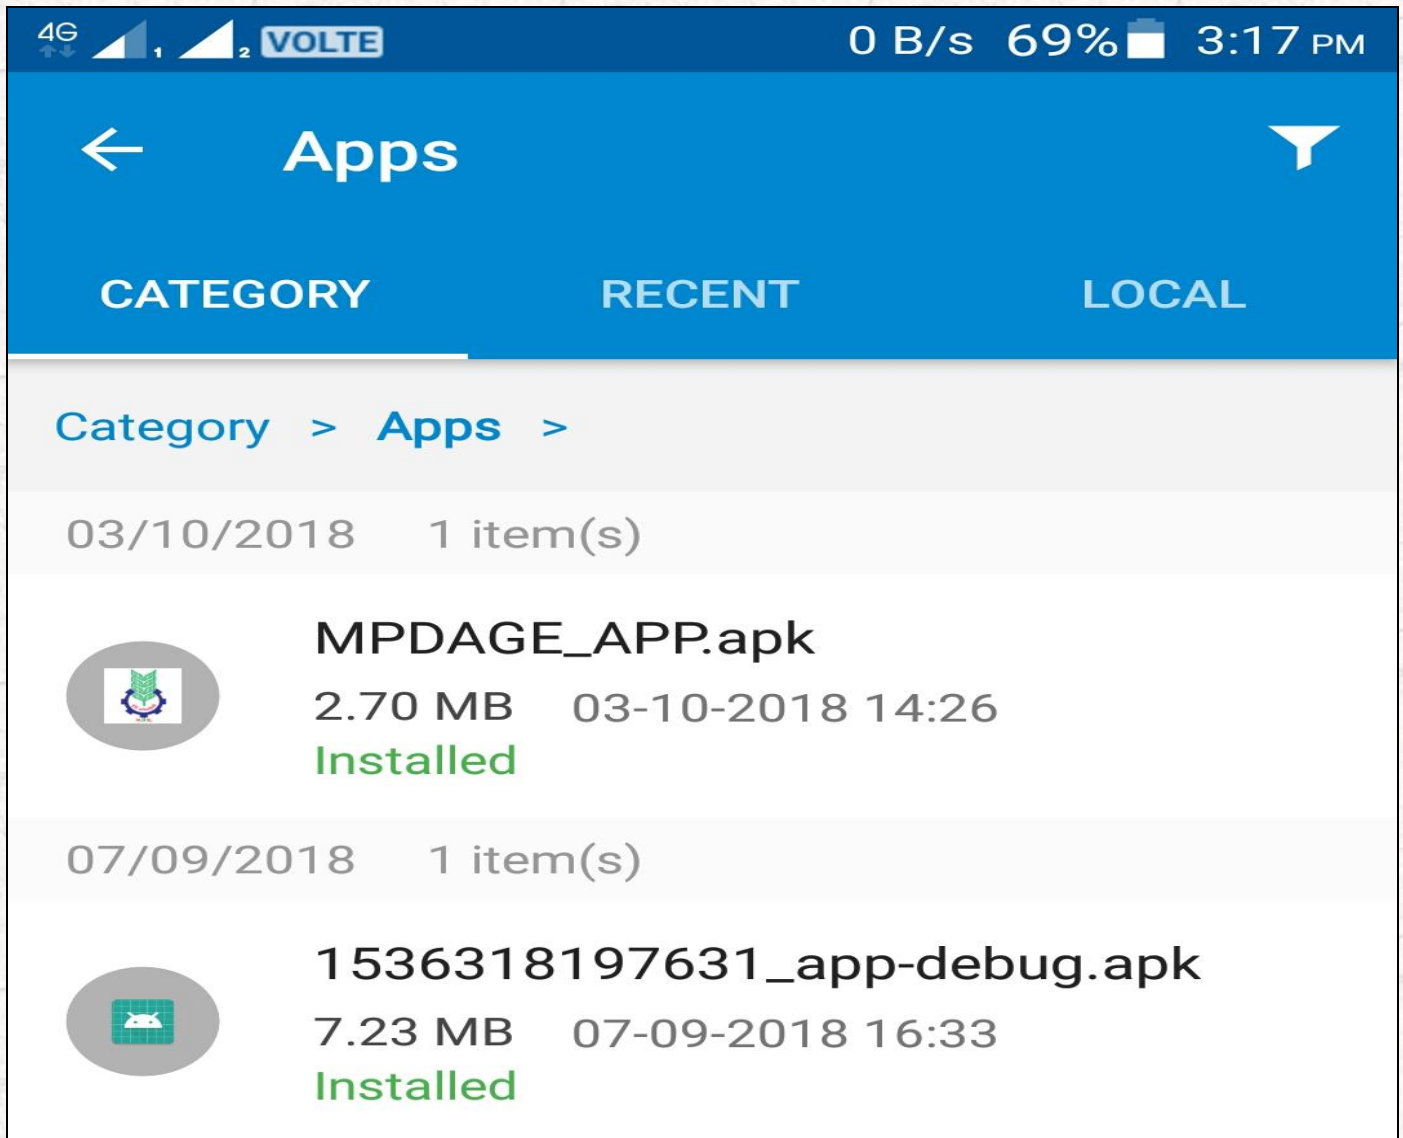

3.2 Download Folder of Mobile

As soon as clicks on particular app then it will be ready to installation as mentioned in below screen....